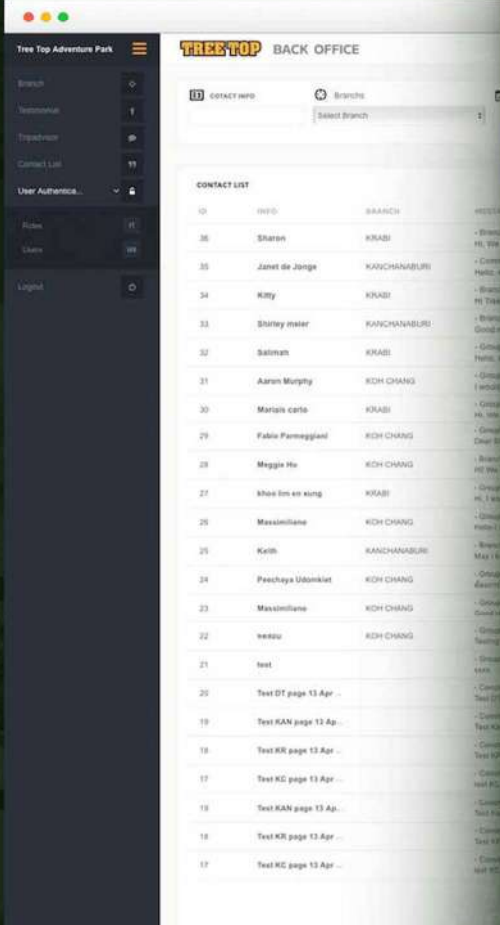

CLIENT : KONKO GOOD LIFE CO.,LTD.

NOTE : N/A

PROCESS : WEB DESIGN / DEVELOPMENT

CLIENT : THE BAKE UP STORE (2013) / WWW.THEBAKEUP.COM

NOTE : N/A

PROCESS : WEB DESIGN / DEVELOPMENT

FRONTEND

BACKEND