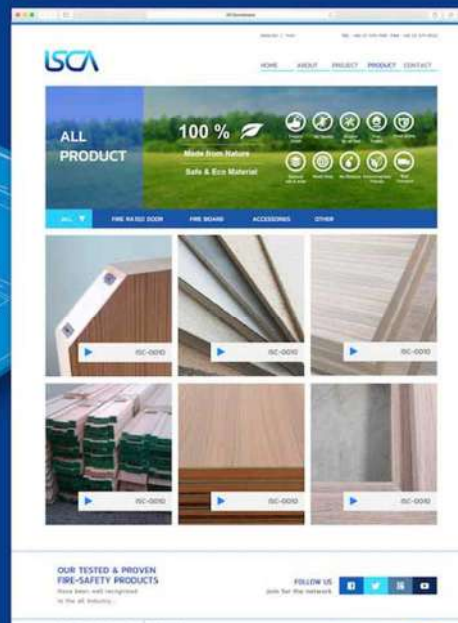

Name is sample for this product
5,550 THB

CLIENT : PELANETI BY ROCOCO ITALEA CO.,LTD.

NOTE : N/A

PROCESS : WEB DESIGN / DEVELOPMENT

CLIENT : ISOCLAD ASIA CO.,LTD. (2013)

NOTE : N/A

PROCESS : DESIGN / DEVELOPMENT