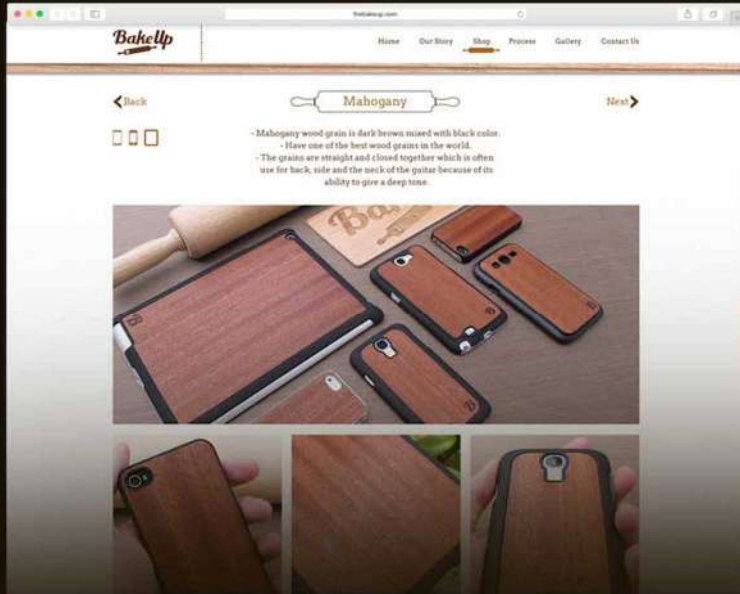

CLIENT : KONKO GOOD LIFE CO.,LTD.

NOTE : N/A

PROCESS : WEB DESIGN / DEVELOPMENT

CLIENT : THE BAKE UP STORE (2013) / WWW.THEBAKEUP.COM

NOTE : N/A

PROCESS : WEB DESIGN / DEVELOPMENT

FRONTEND

BACKEND