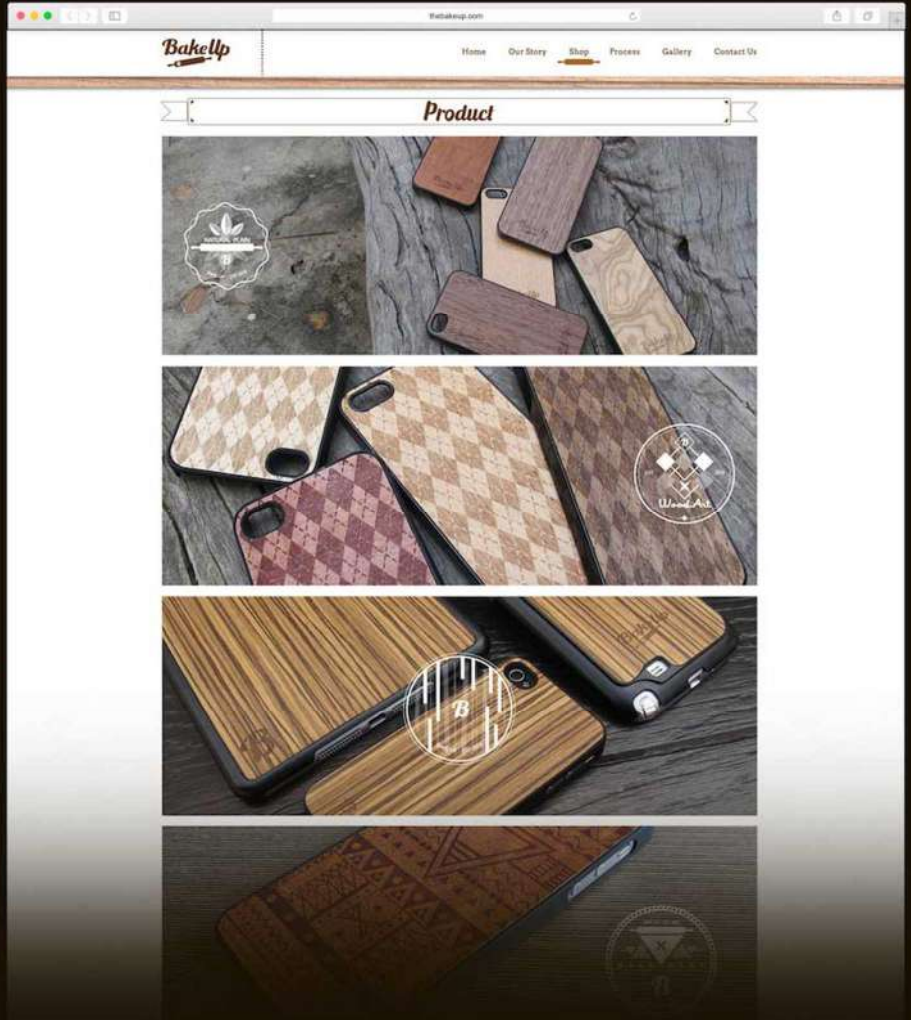

CLIENT : KONKO GOOD LIFE CO.,LTD.

NOTE : N/A

PROCESS : WEB DESIGN / DEVELOPMENT

CLIENT : THE BAKE UP STORE (2013) / WWW.THEBAKEUP.COM

NOTE : N/A

PROCESS : WEB DESIGN / DEVELOPMENT

FRONTEND

BACKEND