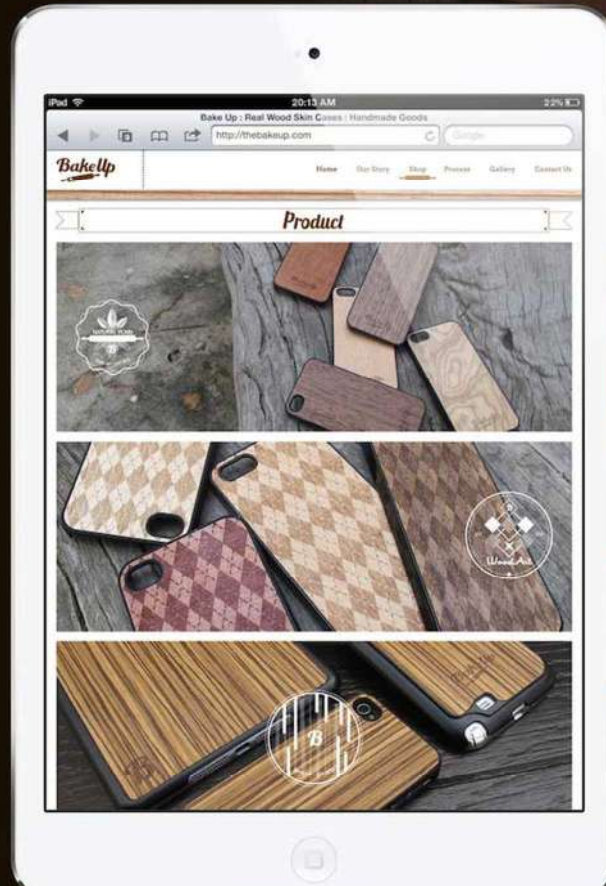

CLIENT : KONKO GOOD LIFE CO.,LTD.

NOTE : N/A

PROCESS : WEB DESIGN / DEVELOPMENT

CLIENT : THE BAKE UP STORE (2013) / WWW.THEBAKEUP.COM

NOTE : N/A

PROCESS : WEB DESIGN / DEVELOPMENT

FRONTEND

BACKEND