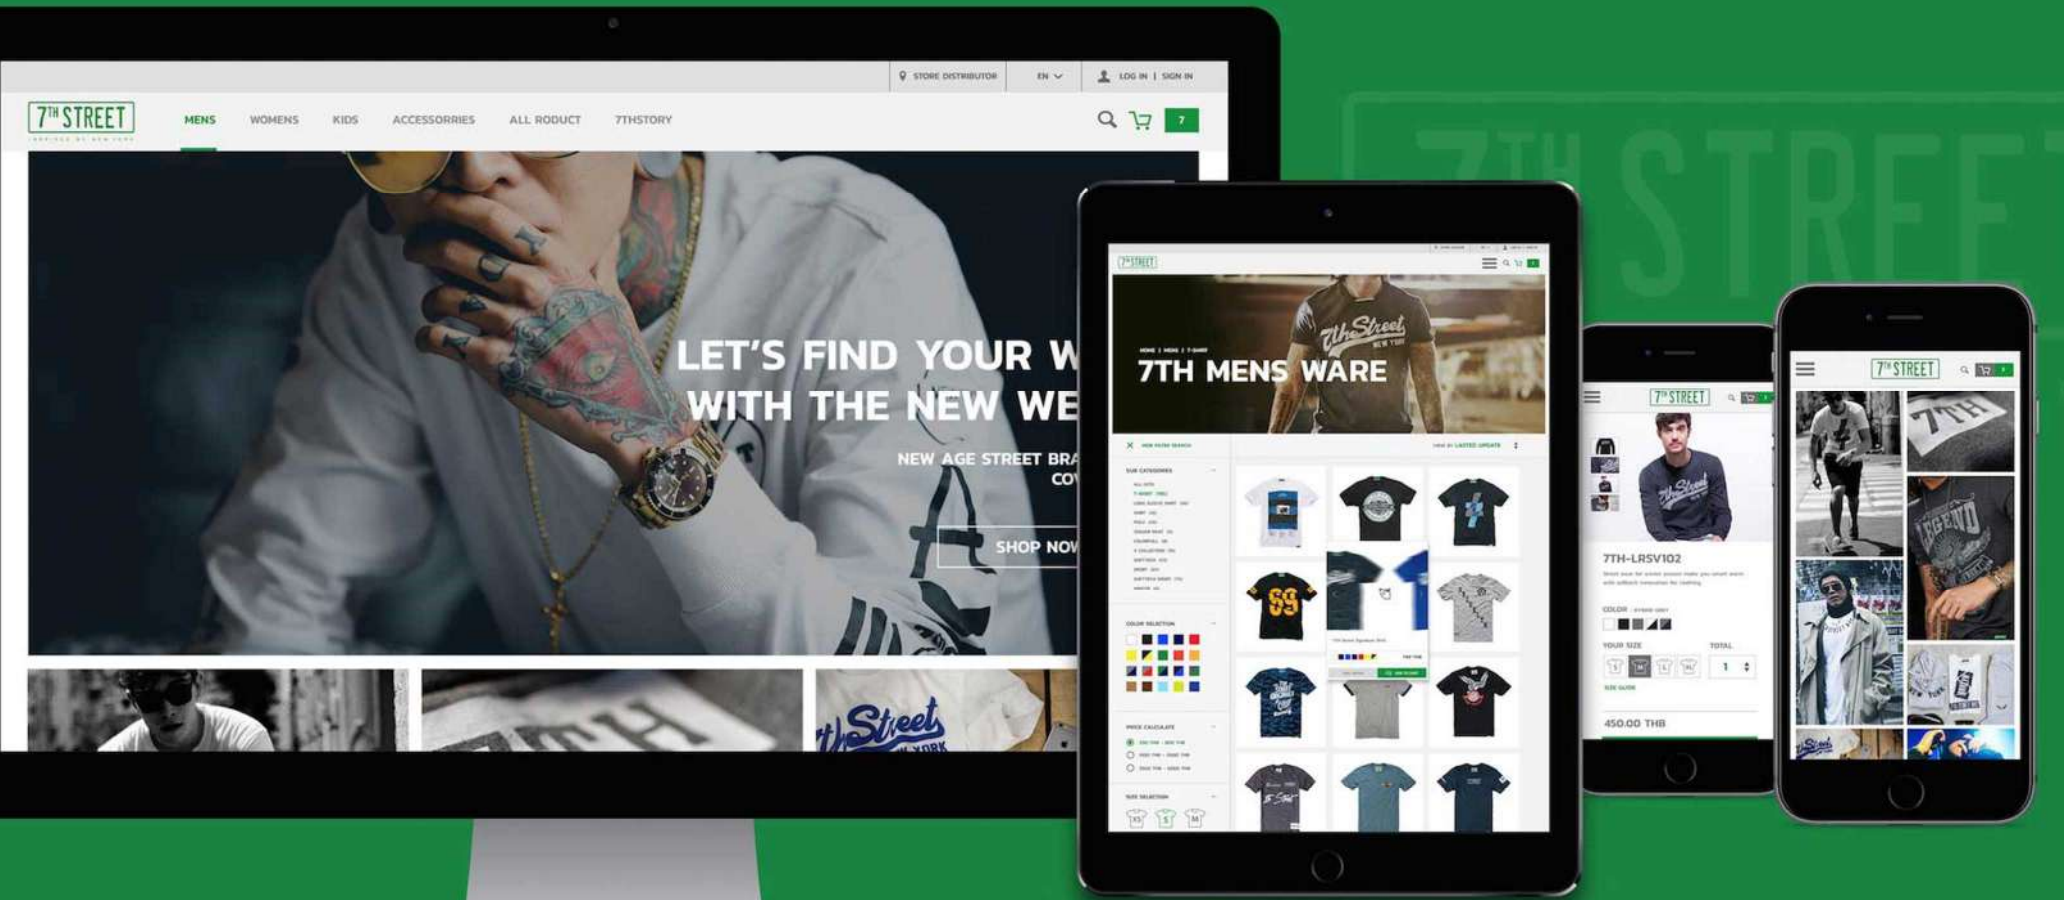

CLIENT : 7TH STREET BRAND CO.,LTD

NOTE : N/A

PROCESS : WEB DESIGN / DEVELOPMENT / E-COMMERCE