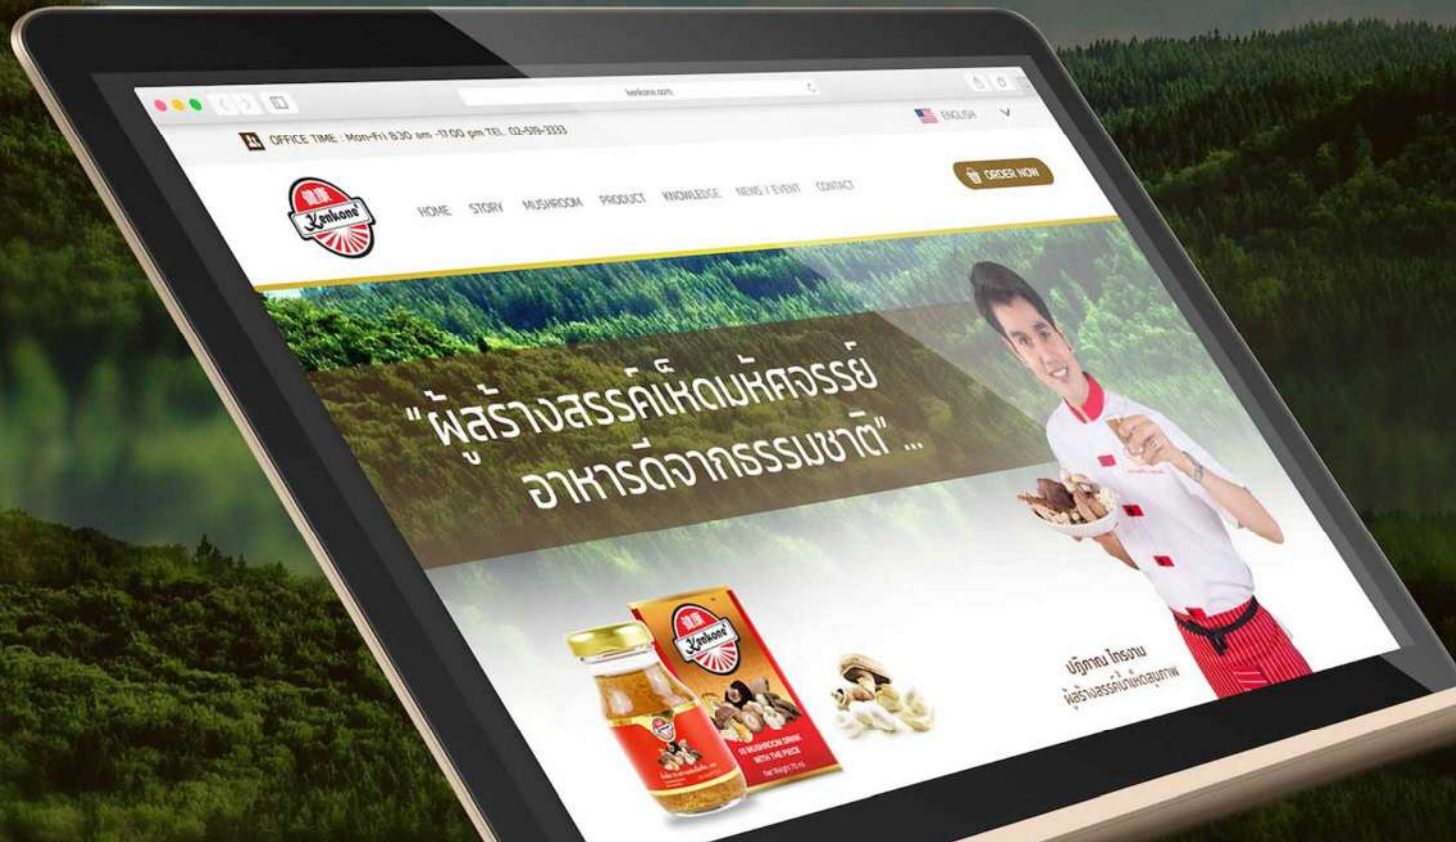

CLIENT : KONKO GOOD LIFE CO.,LTD.

NOTE : N/A

PROCESS : WEB DESIGN / DEVELOPMENT