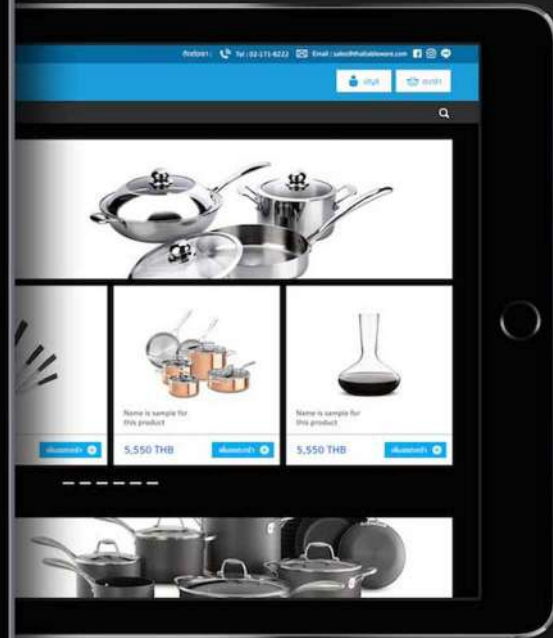

MEMBER COUNTER

PUSH THE NUMBER FOR ADDING

- Adult: 1 (Age 15-65+)
- Young / Children: 1 (Age 5-15)
- Group: 0 (5 People+)

CLIENT : TABLEWEAR INTERNATIONAL CO.,LTD.

NOTE : N/A

PROCESS : E-COMMERCE / WEB DESIGN / DEVELOPMENT