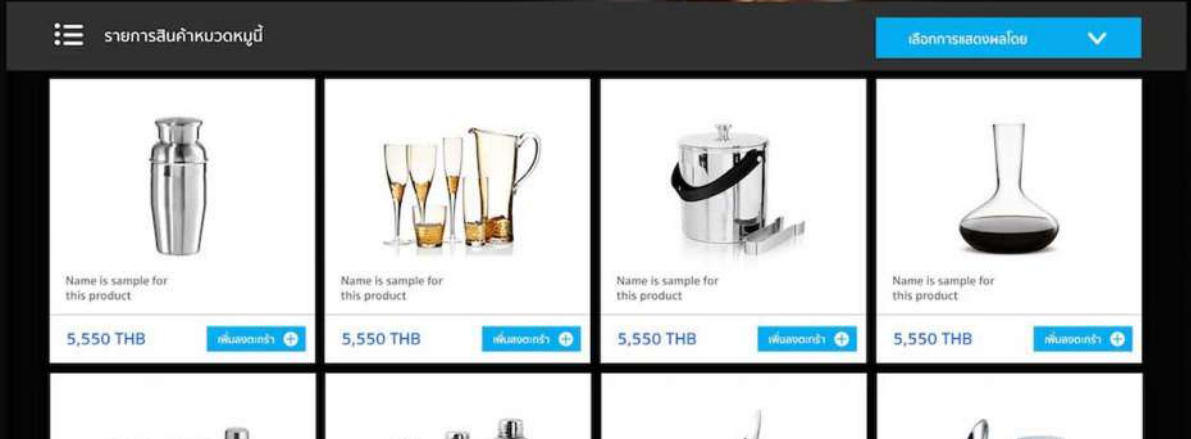

MEMBER COUNTER

PUSH THE NUMBER FOR ADDING

- Adult: 1 (Age 15-65+)
- Young / Children: 1 (Age 5-15)
- Group: 0 (5 People+)

CLIENT : TABLEWEAR INTERNATIONAL CO.,LTD.

NOTE : N/A

PROCESS : E-COMMERCE / WEB DESIGN / DEVELOPMENT