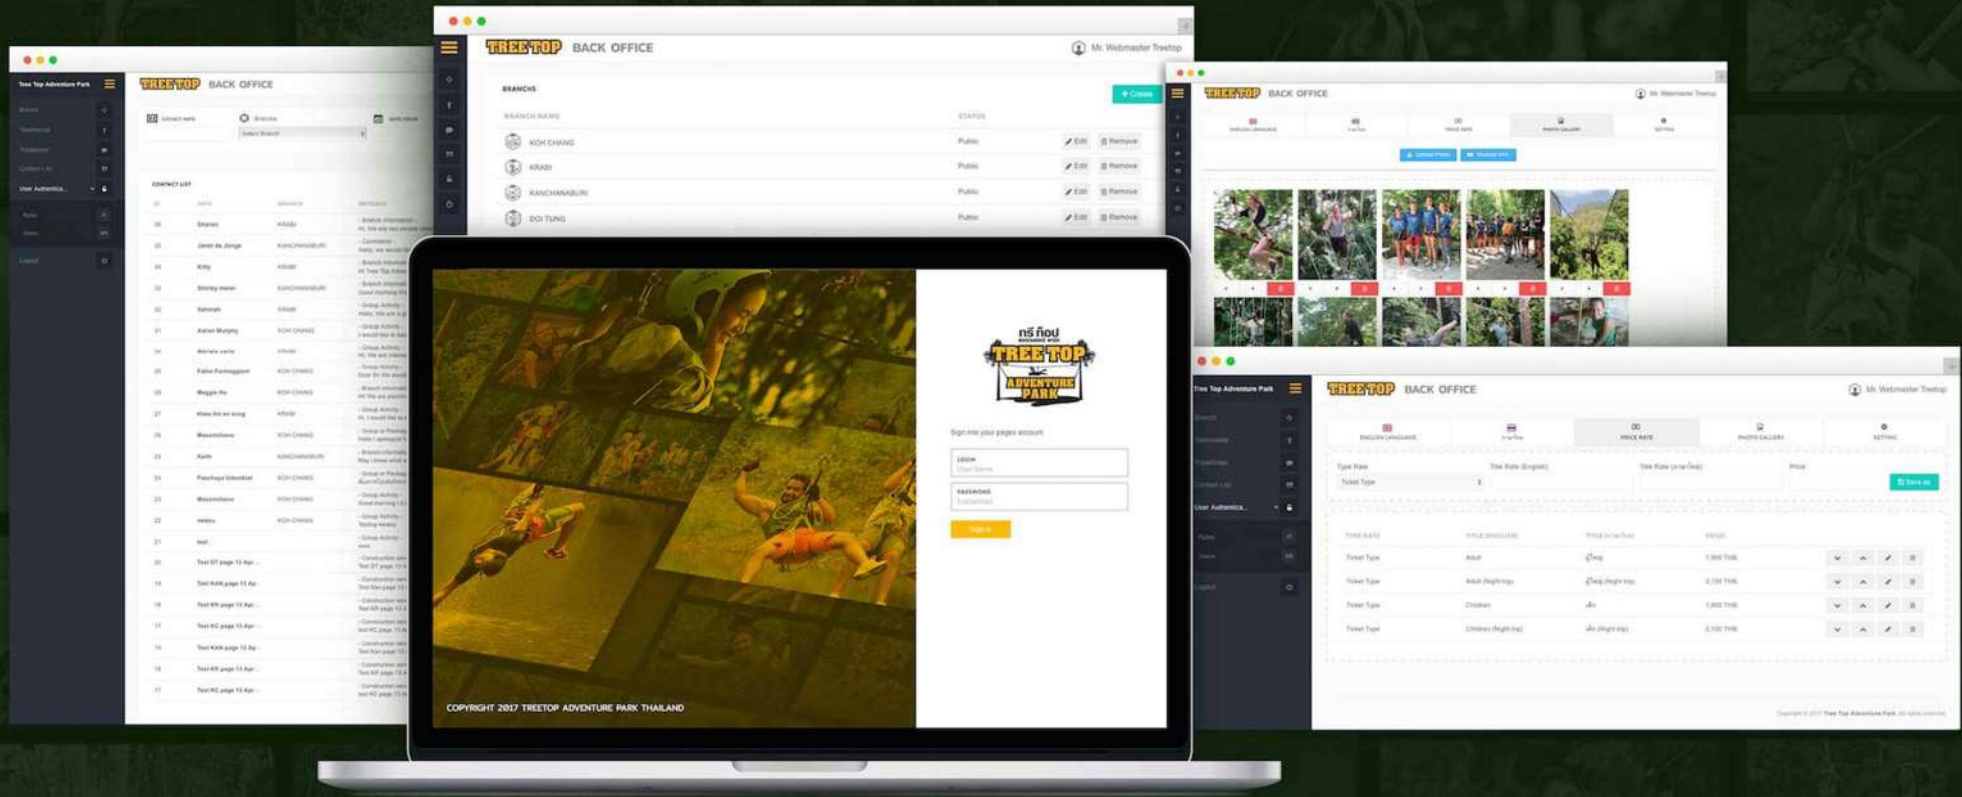

CLIENT : TREE TOP ADVENTURE BY LITTLE WORLD CO.,LTD

NOTE : N/A

PROCESS : CUSTOM BACKEND DEVELOPMENT | CMS